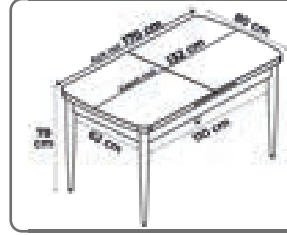

AÇILABİLİR MASA
OPENABLE TABLE

LAKE BOYALI AYAK
LACQUE PAINTED

AHŞAP AYAK
WOOD LEG

ATLANTİK ÇAM
ATLANTIC PINE

BAROK
BAROQUE

BEYAZ
WHITE

BEYAZ MERMER
WHITE MARBLE

GRİ MERMER
GREY MARBLE

SİYAH MERMER
BLACK MARBLE