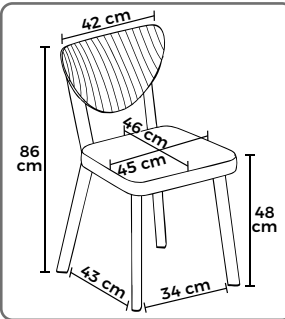

ARFE SERİSİ SANDALYE / CHAIR

BABYFACE KUMAŞ
BABYFACE FABRIC

METAL İSKELET
METAL FRAME

LAKE BOYALI AYAK
LACQUE PAINTED LEG

AHŞAP AYAK
WOOD LEG