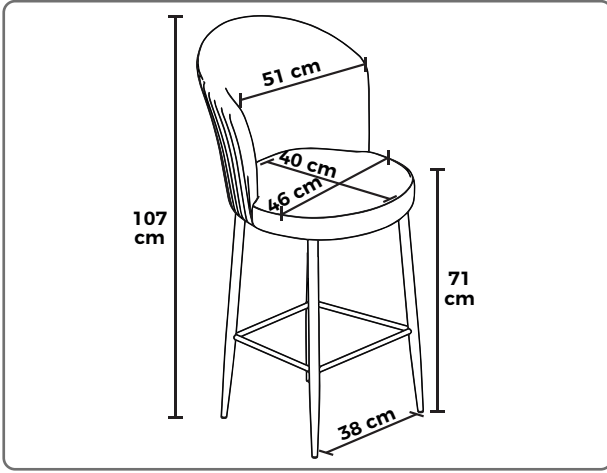

URAS BAR SANDALYESİ / BAR CHAIR

SUNİ DERİ DÖŞEME
FAUX LEATHER UPHOLSTERY

METAL İSKELET
METAL FRAME

STATİK BOYALI AYAK
STATIC PAINTED LEG

METAL AYAK
METAL LEG

***Oturma yüksekliğini, 65 cm olarak da tercih edebilirsiniz.
/ You can also choose a seat height of 65 cm.

ANTRASİT
ANTHRACITE

GRİ
GREY

KIRMIZI
RED

SİYAH
BLACK

1 ADET SANDALYE
/ 1 CHAIR

0,73 m³

6,3 kg