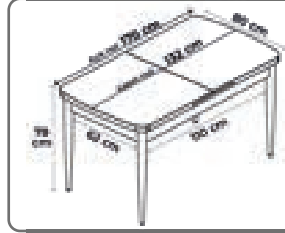

AÇILABİLİR MASA
OPENABLE TABLE

PİNOTEKSLİ AHSAP AYAK
PINOTEX WOOD LEG

GÜRGEN KONİK AYAK
HORGEN CONICAL LEG

ATLANTİK ÇAM
ATLANTIC PINE

BAROK
BAROQUE

BEYAZ
WHITE

BEYAZ MERMER
WHITE MARBLE

GRİ MERMER
GREY MARBLE

SİYAH MERMER
BLACK MARBLE