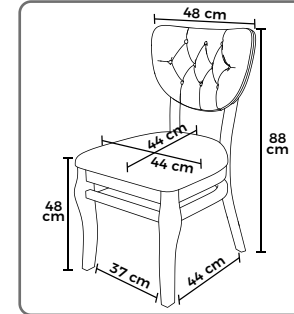

WUDA SERİSİ SANDALYE / CHAIR

BUKLE KUMAŞ
LOOP FABRIC

AHŞAP İSKELET
WOOD FRAME

LAKE BOYALI AYAK
LACQUE PAINTED LEG

GÜRGEN AHŞAP AYAK
HORNBEAM WOOD LEG

ANTRASİT
ANTHRACITE

CAPPUCINO
CAPPUCCINO

GİRİ
GREY

KREM
CREAM

SİYAH
BLACK

1 ADET MASA / 1 TABLE	6 ADET SANDALYE / 6 CHAIR	MASA TAKIMI / TABLE SET
0,17 m³	1,86 m³	2,03 m³
31,3 kg	42,6 kg	73,9 kg