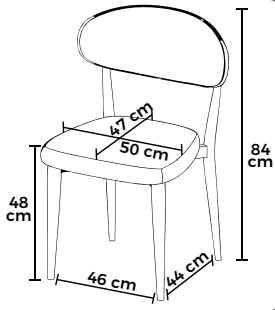

ONEX SERİSİ SANDALYE / CHAIR

BUKLE KUMAŞ
LOOP FABRIC

GÜRGEN PAPEL İSKELET
HORGEN PAPEL FRAME

LAKE BOYALI AYAK
LACQUE PAINTED LEG

GÜRGEN AHŞAP AYAK
HORNBEAM WOOD LEG