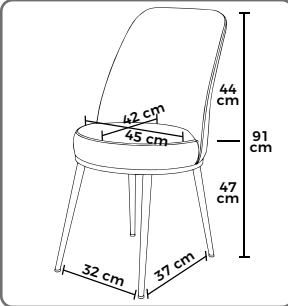

DEXA SERİSİ SANDALYE / CHAIR

JERRY KUMAŞ
JERRY FABRIC

METAL İSKELET
METAL FRAME

STATİK BOYALI AYAK
STATIC PAINTED LEG

METAL AYAK
METAL LEG