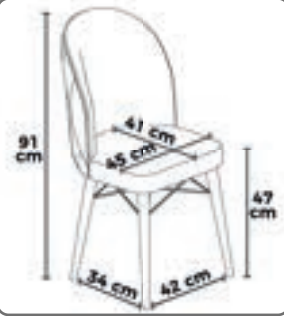

BİKA SERİSİ SANDALYE / CHAIR

BABYFACE KUMAŞ
BABYFACE FABRIC

METAL İSKELET
METAL FRAME

LAKE BOYALI AYAK
LACQUE PAINTED LEG

AHŞAP AYAK
WOOD LEG