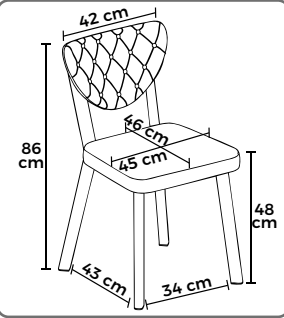

ALSE SERİSİ SANDALYE / CHAIR

BABYFACE KUMAŞ
BABYFACE FABRIC

METAL İSKELET
METAL FRAME

STATİK BOYALI AYAK
STATIC PAINTED LEG

METAL AYAK
METAL LEG