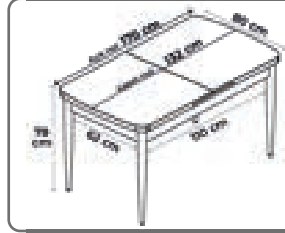

AÇILABİLİR MASA
OPENABLE TABLE

PİNOTEKSLİ AHŞAP AYAK
PINOTEX WOOD LEG

GÜRGEN KONİK AYAK
HORGAN CONICAL LEG

ATLANTİK ÇAM
ATLANTIC PINE

BAROK
BAROQUE

BEYAZ
WHITE

BEYAZ MERMER
WHITE MARBLE

GRİ MERMER
GREY MARBLE

SİYAH MERMER
BLACK MARBLE