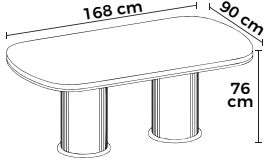

VİNTA MASA TAKIMI / TABLE SETS

YÜKSEK KALİTE MDF TABLA
HIGH QUALITY MDF TABLE

90 x 168 CM

SABİT MASA
FIXED TABLE

LAKE BOYALI AYAK
LACQUE PAINTED LEG

GÜRGEN AHŞAP AYAK
HORNBEAM WOOD LEG