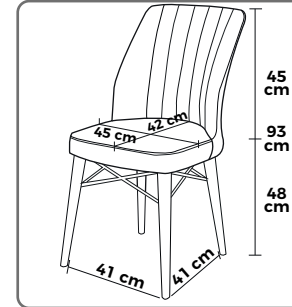

DEKO SERİSİ SANDALYE / CHAIR

İSTİNYE KUMAŞ
ISTINYE FABRIC

METAL İSKELET
METAL FRAME

4İLÜK GÜRGEN AYAK
4 HORNBEAN WOOD LEG

PİNOTEKSLİ AĖŞAP AYAK
PINOTEX WOOD LEG

CAPPUCCINO
CAPPUCCINO

GRİ
GREY

KAHVERENGİ
BROWN

KREM
CREAM

LACİVET
NAVY BLUE

SİYAH
BLACK

1 ADET MASA
/ 1 TABLE

6 ADET SANDALYE
/ 6 CHAIR

MASA TAKIMI
/ TABLE SET

0,18 m³

0,32 m³

0,5 m³

23,6 kg

36,16 kg

59,76 kg