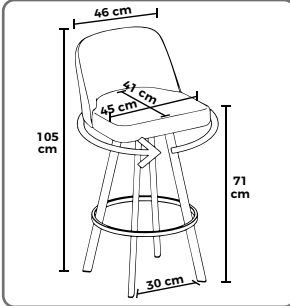

ATEX DÖNER BAR SANDALYESİ / SWIVEL BAR CHAIR

DÖNER SANDALYE
SWIVEL CHAIR

BABYFACE KUMAŞ
BABYFACE FABRIC

METAL İSKELET
METAL FRAME

STATİK BOYALI METAL AYAK
STATIC PAINTED METAL LEG