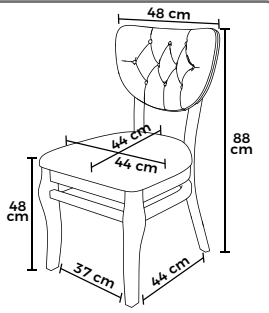

ILGAZ MASA TAKIMI / TABLE SETS

LAK PANEL
LACQUER PANEL

80 x 132 CM
OPEN 80 x 170 CM

AÇILABİLİR MASA
OPENABLE TABLE

LAKE BOYALI AHŞAP AYAK
LACQUE PAINTED WOOD LEG

MASA KENARI LAKE BOYALI
TABLE EDGE IS LACQUE

ANTRASİT İRONİ
ANTHRACITE IRONY

BEYAZ MERMER
WHITE MARBLE

HAZAR
CASPIAN

WUDA SERİSİ SANDALYE / CHAIR

BUKLE KUMAŞ
LOOP FABRIC

AHŞAP İSKELET
WOOD FRAME

LAKE BOYALI AYAK
LACQUE PAINTED LEG

GÜRGEN AHŞAP AYAK
HORNBEAM WOOD LEG

ANTRASİT
ANTHRACITE

CAPPUCINO
CAPPUCCINO

GRI
GREY

KREM
CREAM

SİYAH
BLACK

1 ADET MASA
/ 1 TABLE

0,17 m³

31,3 kg

6 ADET SANDALYE
/ 6 CHAIR

1,86 m³

42,6 kg

MASA TAKIMI
/ TABLE SET

2,03 m³

73,9 kg

AYAK RENKLERİ
/ LEG COLORS

BEYAZ
WHITE

CEVİZ
WALNUT

SİYAH
BLACK

DOĞAL AHŞAP
NATURAL WOOD