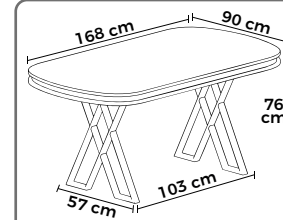

LAI MASA TAKIMI / TABLE SETS

90 x 168 CM

LAK PANEL
LACQUER PANEL

SABİT MASA
FIXED TABLE

18 MİKRON LAK KAPLAMA
18 MICRON LACK COATING

METAL AYAK
METAL LEG

ANTRASİT İRONİ
ANTHRACITE IRONY

BEYAZ MERMER
WHITE MARBLE

HAZAR
CASPIAN

RAMPLA GRİ
GRAY WITH RAMP

SONATA
SONATA