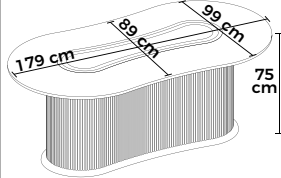

BELİT MASA TAKIMI / TABLE SETS

YÜKSEK KALİTE MDF TABLA
HIGH QUALITY MDF TABLE

89 x 179 CM

SABİT MASA
FIXED TABLE

LAKE BOYALI AYAK
LACQUE PAINTED LEG

GÜRGEN AHŞAP AYAK
HORNBEAM WOOD LEG

BEYAZ
WHITE

MARA SERİSİ SANDALYE / CHAIR