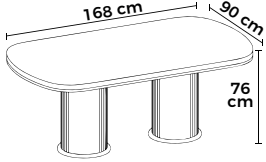

GALYA MASA TAKIMI / TABLE SETS

LAK PANEL
LACQUER PANEL

90 x 168 CM

SABİT MASA
FIXED TABLE

LAKE BOYALI AYAK
LACQUE PAINTED LEG

AHŞAP AYAK
WOOD LEG