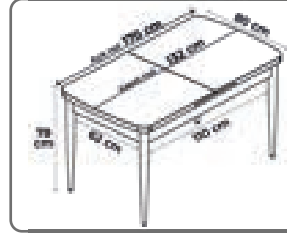

80 x 132 CM

70 X 114 CM

MDF / MDF

SUNTALAM / CHIPBOARD

AÇILABİLİR MASA
OPENABLE TABLE

LAKE BOYALI AYAK
LACQUE PAINTED

AHŞAP AYAK
WOOD LEG

ATLANTİK ÇAM
ATLANTIC PINE