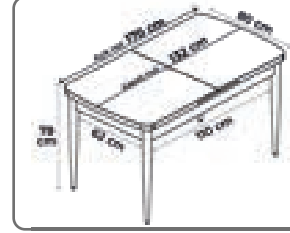

SİYAH
BLACK

ARE MASA TAKIMI / TABLE SETS

80 x 132 CM

70 X 114 CM

MDF / MDF

SUNTALAM / CHIPBOARD

AÇILABİLİR MASA
OPENABLE TABLE

LAKE BOYALI AYAK
LACQUE PAINTED