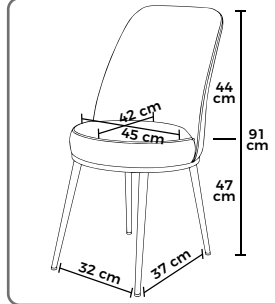

DEXA SERİSİ SANDALYE / CHAIR

JERRY KUMAŞ
JERRY FABRIC

METAL İSKELET
METAL FRAME

STATİK BOYALI AYAK
STATIC PAINTED LEG

METAL AYAK
METAL LEG