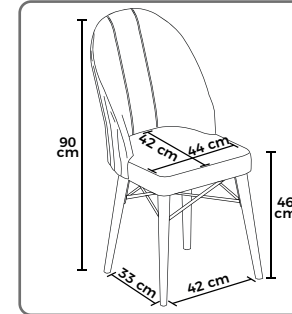

RİTİM SERİSİ SANDALYE / CHAIR

BABYFACE KUMAŞ
BABYFACE FABRIC

METAL İSKELET
METAL FRAME

LAKE BOYALI AYAK
LACQUE PAINTED LEG

AHŞAP AYAK
WOOD LEG

ANTRASİT
ANTHRACITE

CAPPUCINO
CAPPUCCINO

GRİ
GREY

KREM
CREAM

SİYAH
BLACK

1 ADET MASA / 1 TABLE	6 ADET SANDALYE / 6 CHAIR	MASA TAKIMI / TABLE SET
0,17 m³	0,42 m³	0,59 m³
31,3 kg	36 kg	67,3 kg