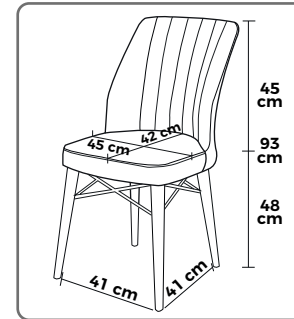

NUNA SERİSİ SANDALYE / CHAIR

BABYFACE KUMAŞ
BABYFACE FABRIC

METAL İSKELET
METAL FRAME

LAKE BOYALI AYAK
LACQUE PAINTED LEG

AHŞAP AYAK
WOOD LEG

ANTRASİT
ANTHRACITE

CAPPUCINO
CAPPUCCINO

GRİ
GREY

KREM
CREAM

SİYAH
BLACK

1 ADET MASA / 1 TABLE	6 ADET SANDALYE / 6 CHAIR	MASA TAKIMI / TABLE SET
0,18 m³	0,32 m³	0,5 m³
31,3 kg	35,16 kg	66,46 kg