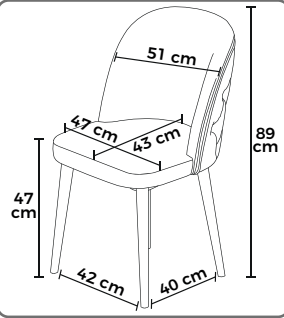

KAGE SERİSİ SANDALYE / CHAIR

BABYFACE KUMAŞ
BABYFACE FABRIC

PAPEL İSKELET
PAPEL FRAME

STATİK BOYALI AYAK
STATIC PAINTED LEG

METAL AYAK
METAL LEG